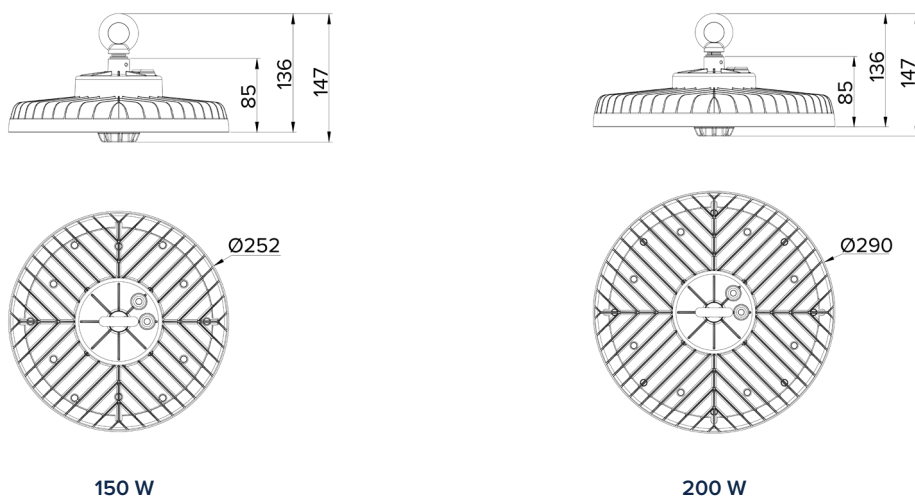

Product Overview

POWER	LUMENS	EFFICACY	CCT	WEIGHT	SAP CODE	PRODUCT CODE
100 W 120 W 150 W	17,168 lm 19,649 lm 23,488 lm	172 lm/W 166 lm/W 160 lm/W	5000 K	1.5 kg	2002419	SKYLUX150W-EV
100 W 150 W 170 W 200 W	18,829 lm 25,677 lm 28,317 lm 31,479 lm	182 lm/W 173 lm/W 166 lm/W 160 lm/W				

SPECIFICATIONS

Body Material:	Diecast Aluminium	Driver:	Integral	Dimming:	0 - 10V Dimmable
Diffuser Material:	Polycarbonate (Clear)	Connection Type:	1.5m Rubber Flex & Plug	APPLICATIONS - Warehouse - Storage Facilities - Manufacturing Facilities - Cool Rooms - General Industrial	
Body colour:	Black	Input:	220-240Va.c. 50/60Hz		
IK Rating:	IK08	Electrical Classification:	Class I		
IP Rating:	IP65	Power Factor:	> 0.9		
Beam Angle:	120°	Protection:	Overload / Short Circuit		
CRI:	> 70	Lifespan:	>54,000hrs @ Ta 25°C (L70)		
SDCM:	< 5	Operating Ambient Temperature:	-30 to 50°C		
UGR:	< 32	Smart:	KASTA Compatible		

DIMENSIONS (mm)

Accessories

Description	Product Code
Microwave Motion Sensor	SKYLUX-G5/EV-MS
Sensor Remote Controller	HIGHBAY-REMOTE
Surface Mount Bracket	SKYLUXG4-BRKT
DALI Converter	HBAY-DALI-CONV